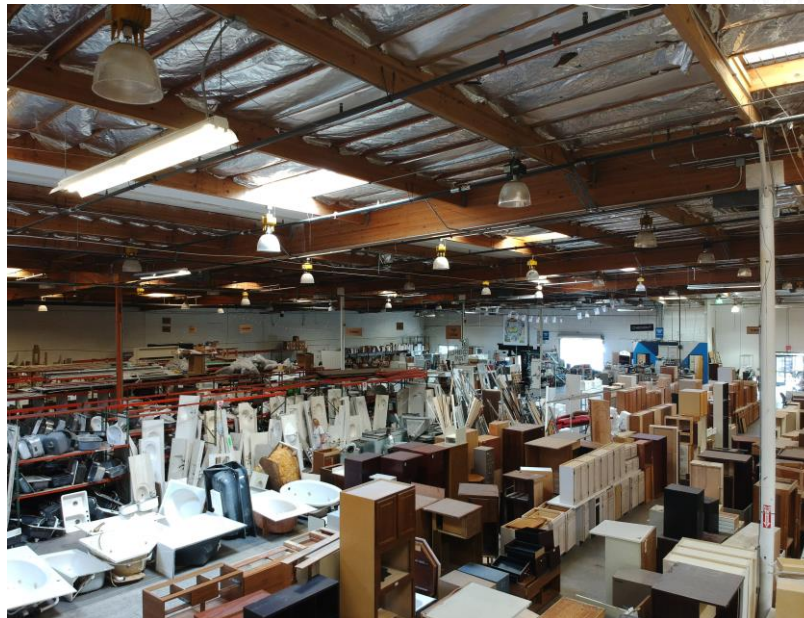

STARDUST

Reuse Centers:
Creating Local Community Connections & Benefits
Karen L Jayne, CEO

STARDUST
BUILDING SUPPLIES

Founded in 1997

Stardust Building Material Reuse Centers

Two Phoenix Locations

Mesa

1720 W. Broadway Rd.
480-428-4684

Glendale

5150 W. Northern Ave.
602-424-1575

CABINETS
DOORS AND WINDOWS
APPLIANCES
PLUMBING
LIGHTING AND ELECTRICAL
HARDWARE
FLOORING
FENCING
MOLDING
FURNITURE
ARCHITECTURAL SALVAGE
OUTDOOR ITEMS

Stardust Services