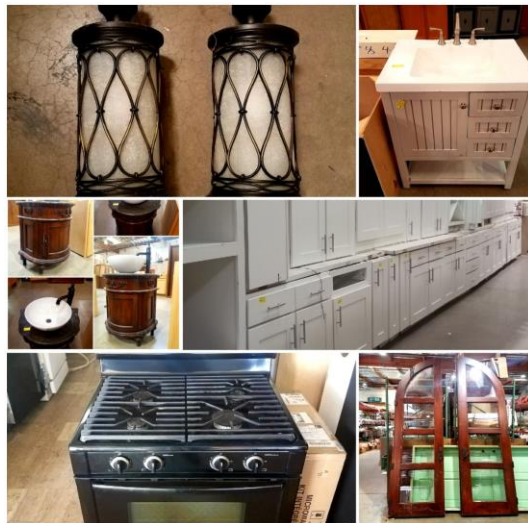

Reduce Waste • Save $1,000s • Help Others

Donate

Shop

Volunteer

Tell Your Friends