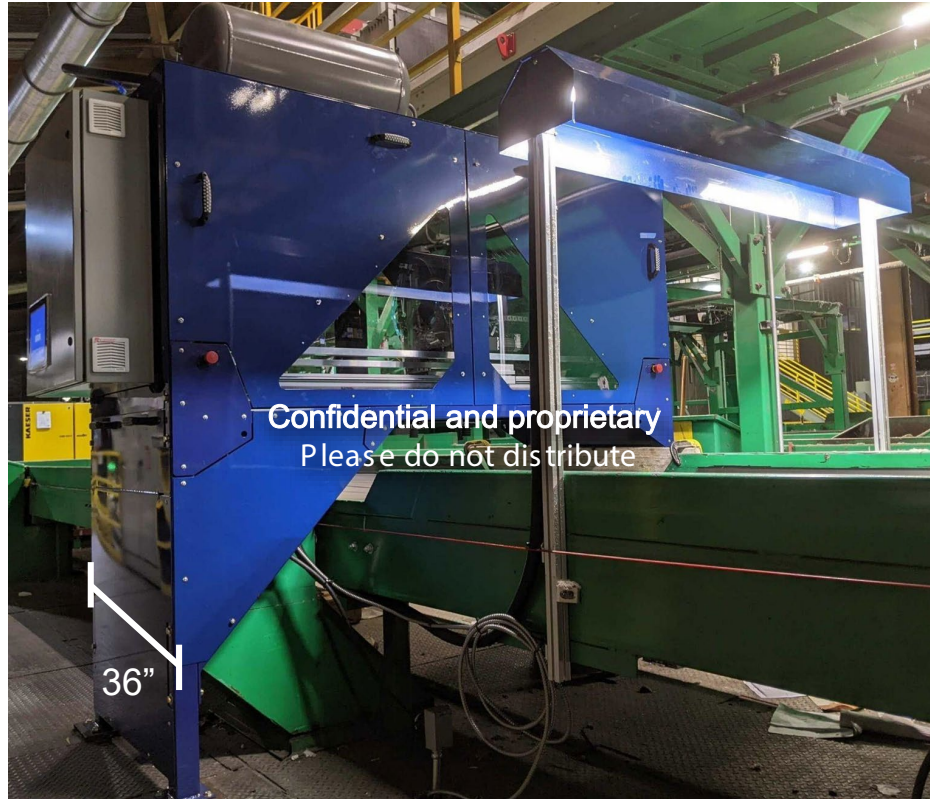

Product demo - Robotics